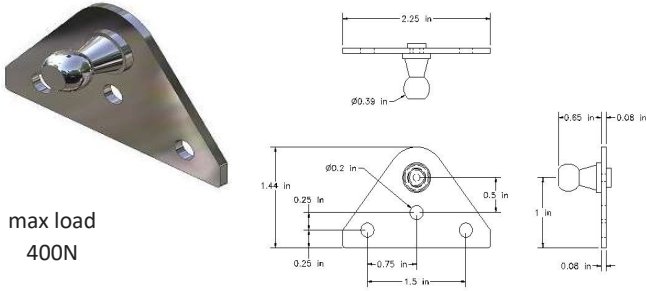

Stock #	Product Name+	Weight
	Flat Bracket	0.12
MA	Flat Bracket 10mm Ball Stud	

Stock #	Product Name+	Weight
	Flat Bracket	0.18
MB	Flat Bracket 10mm Ball Stud	

Stock #	Product Name+	Weight
	Offset Bracket	0.12
MC	Offset Bracket 10mm Ball Stud	

Stock #	Product Name+	Weight
	L Bracket	0.13
MD	90 Deg L Bracket 10mm Ball Stud	

Stock #	Product Name+	Weight
	L Bracket	0.17
ME	90 Deg L Bracket 10mm Ball Stud	

Stock #	Product Name+	Weight
	L Bracket	0.12
MF	Reverse 90 Deg. L Bracket 10mm Ball Stud	

Stock #	Product Name+	Weight
	L Bracket	0.19
MG	Tall 90 Deg. L Brack. 10mm Ball Stud	

Stock #	Product Name+	Weight
	L Bracket	0.18
MH	90 Deg L Bracket 10mm Ball Stud	