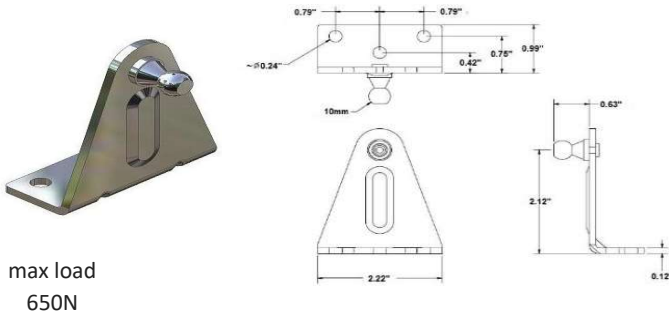

Stock #	Product Name+	Weight
	Flat Bracket	0.12
MA	Flat Bracket 10mm Ball Stud	

Stock #	Product Name+	Weight
	Flat Bracket	0.18
MB	Flat Bracket 10mm Ball Stud	

Stock #	Product Name+	Weight
	Offset Bracket	0.12
MC	Offset Bracket 10mm Ball Stud	

Stock #	Product Name+	Weight
	L Bracket	0.13
MD	90 Deg L Bracket 10mm Ball Stud	

Stock #	Product Name+	Weight
	L Bracket	0.17
ME	90 Deg L Bracket 10mm Ball Stud	

Stock #	Product Name+	Weight
	L Bracket	0.12
MF	Reverse 90 Deg. L Bracket 10mm Ball Stud	

Stock #	Product Name+	Weight
	L Bracket	0.19
MG	Tall 90 Deg. L Brack. 10mm Ball Stud	

Stock #	Product Name+	Weight
	L Bracket	0.18
MH	90 Deg L Bracket 10mm Ball Stud	