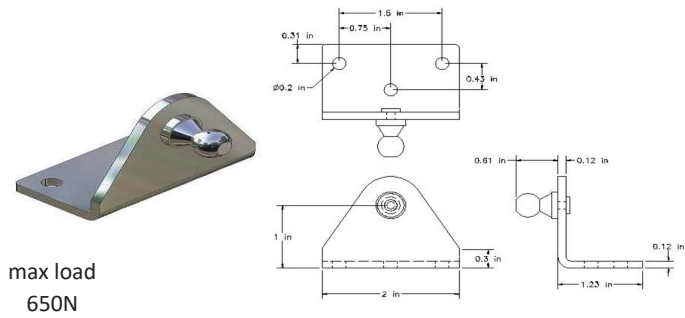

Stock #	Product Name+	Weight
	Flat Bracket	0.12
MA	Flat Bracket 10mm Ball Stud	

Stock #	Product Name+	Weight
	Flat Bracket	0.18
MB	Flat Bracket 10mm Ball Stud	

Stock #	Product Name+	Weight
	Offset Bracket	0.12
MC	Offset Bracket 10mm Ball Stud	

Stock #	Product Name+	Weight
	L Bracket	0.13
MD	90 Deg L Bracket 10mm Ball Stud	

Stock #	Product Name+	Weight
	L Bracket	0.17
ME	90 Deg L Bracket 10mm Ball Stud	

Stock #	Product Name+	Weight
	L Bracket	0.12
MF	Reverse 90 Deg. L Bracket 10mm Ball Stud	

Stock #	Product Name+	Weight
	L Bracket	0.19
MG	Tall 90 Deg. L Brack. 10mm Ball Stud	

Stock #	Product Name+	Weight
	L Bracket	0.18
MH	90 Deg L Bracket 10mm Ball Stud	