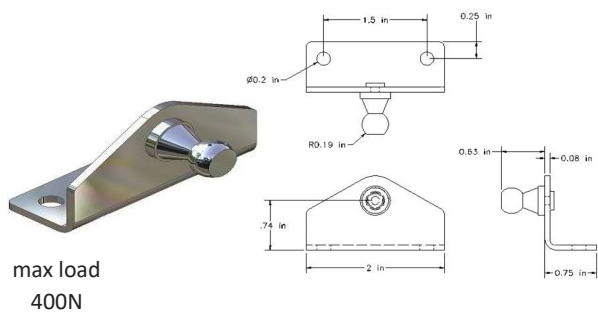

Stock #	Product Name+	Weight
	Flat Bracket	0.12
MA	Flat Bracket 10mm Ball Stud	

Stock #	Product Name+	Weight
	Flat Bracket	0.18
MB	Flat Bracket 10mm Ball Stud	

Stock #	Product Name+	Weight
	Offset Bracket	0.12
MC	Offset Bracket 10mm Ball Stud	

Stock #	Product Name+	Weight
	L Bracket	0.13
MD	90 Deg L Bracket 10mm Ball Stud	

Stock #	Product Name+	Weight
	L Bracket	0.17
ME	90 Deg L Bracket 10mm Ball Stud	

Stock #	Product Name+	Weight
	L Bracket	0.12
MF	Reverse 90 Deg. L Bracket 10mm Ball Stud	

Stock #	Product Name+	Weight
	L Bracket	0.19
MG	Tall 90 Deg. L Brack. 10mm Ball Stud	

Stock #	Product Name+	Weight
	L Bracket	0.18
MH	90 Deg L Bracket 10mm Ball Stud	