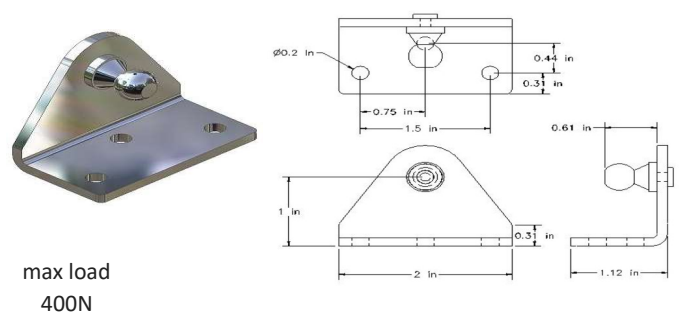

Stock #	Product Name+	Weight
	Flat Bracket	0.12
MA	Flat Bracket 10mm Ball Stud	

Stock #	Product Name+	Weight
	Flat Bracket	0.18
MB	Flat Bracket 10mm Ball Stud	

Stock #	Product Name+	Weight
	Offset Bracket	0.12
MC	Offset Bracket 10mm Ball Stud	

Stock #	Product Name+	Weight
	L Bracket	0.13
MD	90 Deg L Bracket 10mm Ball Stud	

Stock #	Product Name+	Weight
	L Bracket	0.17
ME	90 Deg L Bracket 10mm Ball Stud	

Stock #	Product Name+	Weight
	L Bracket	0.12
MF	Reverse 90 Deg. L Bracket 10mm Ball Stud	

Stock #	Product Name+	Weight
	L Bracket	0.19
MG	Tall 90 Deg. L Brack. 10mm Ball Stud	

Stock #	Product Name+	Weight
	L Bracket	0.18
MH	90 Deg L Bracket 10mm Ball Stud	