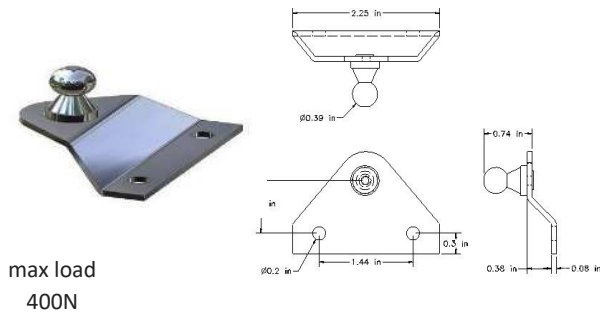

Stock #	Product Name+	Weight
	Flat Bracket	0.12
MA	Flat Bracket 10mm Ball Stud	

Stock #	Product Name+	Weight
	Flat Bracket	0.18
MB	Flat Bracket 10mm Ball Stud	

Stock #	Product Name+	Weight
	Offset Bracket	0.12
MC	Offset Bracket 10mm Ball Stud	

Stock #	Product Name+	Weight
	L Bracket	0.13
MD	90 Deg L Bracket 10mm Ball Stud	

Stock #	Product Name+	Weight
	L Bracket	0.17
ME	90 Deg L Bracket 10mm Ball Stud	

Stock #	Product Name+	Weight
	L Bracket	0.12
MF	Reverse 90 Deg. L Bracket 10mm Ball Stud	

Stock #	Product Name+	Weight
	L Bracket	0.19
MG	Tall 90 Deg. L Brack. 10mm Ball Stud	

Stock #	Product Name+	Weight
	L Bracket	0.18
MH	90 Deg L Bracket 10mm Ball Stud	