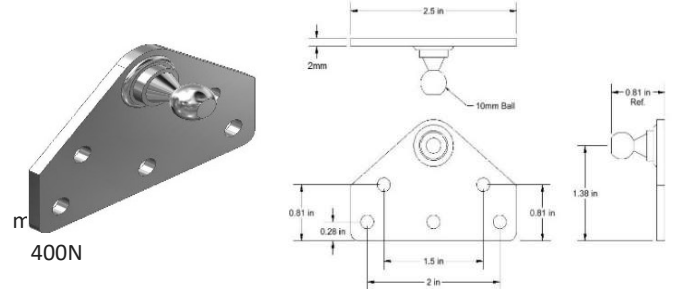

Stock #	Product Name+	Weight
	Flat Bracket	0.12
MA	Flat Bracket 10mm Ball Stud	

Stock #	Product Name+	Weight
	Flat Bracket	0.18
MB	Flat Bracket 10mm Ball Stud	

Stock #	Product Name+	Weight
	Offset Bracket	0.12
MC	Offset Bracket 10mm Ball Stud	

Stock #	Product Name+	Weight
	L Bracket	0.13
MD	90 Deg L Bracket 10mm Ball Stud	

Stock #	Product Name+	Weight
	L Bracket	0.17
ME	90 Deg L Bracket 10mm Ball Stud	

Stock #	Product Name+	Weight
	L Bracket	0.12
MF	Reverse 90 Deg. L Bracket 10mm Ball Stud	

Stock #	Product Name+	Weight
	L Bracket	0.19
MG	Tall 90 Deg. L Brack. 10mm Ball Stud	

Stock #	Product Name+	Weight
	L Bracket	0.18
MH	90 Deg L Bracket 10mm Ball Stud	