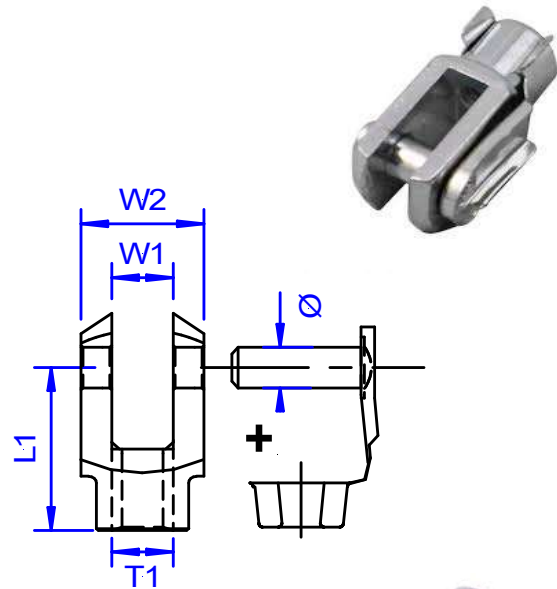

AGS CLEVIS with Fast-Clip

code	∅	L1	W1	W2	T1	color
CG	4	16	4	8	M4	zinc
CH	5	20	5	10	M5	zinc
CA	6	24	6	12	M6	zinc
CB	8	32	8	16	M8	zinc
CC	10	40	10	20	M10	zinc
CD	14	56	14	27	M14	zinc

AGS CLEVIS Stainless Steel with Pin and Clip

code	∅	L1	W1	W2	T1	color
CS	4	16	4	8	M4	stainless
CT	5	20	5	10	M5	stainless
CU	6	24	6	12	M6	stainless
CV	8	32	8	16	M8	stainless
CW	10	40	10	20	M10	stainless
CX	14	56	14	27	M14	stainless

AGS CLEVIS Stainless Steel with Pin and Clip

code	∅	L1	W1	W2	T1	color
RB	5	27	8	18	M5	ST/SS
RC	6	30	9	20	M6	ST/SS
RD	8	36	12	24	M8	ST/SS
RE	10	43	14	28	M10	ST/SS
RF	14	57	19	36	M14	ST/SS